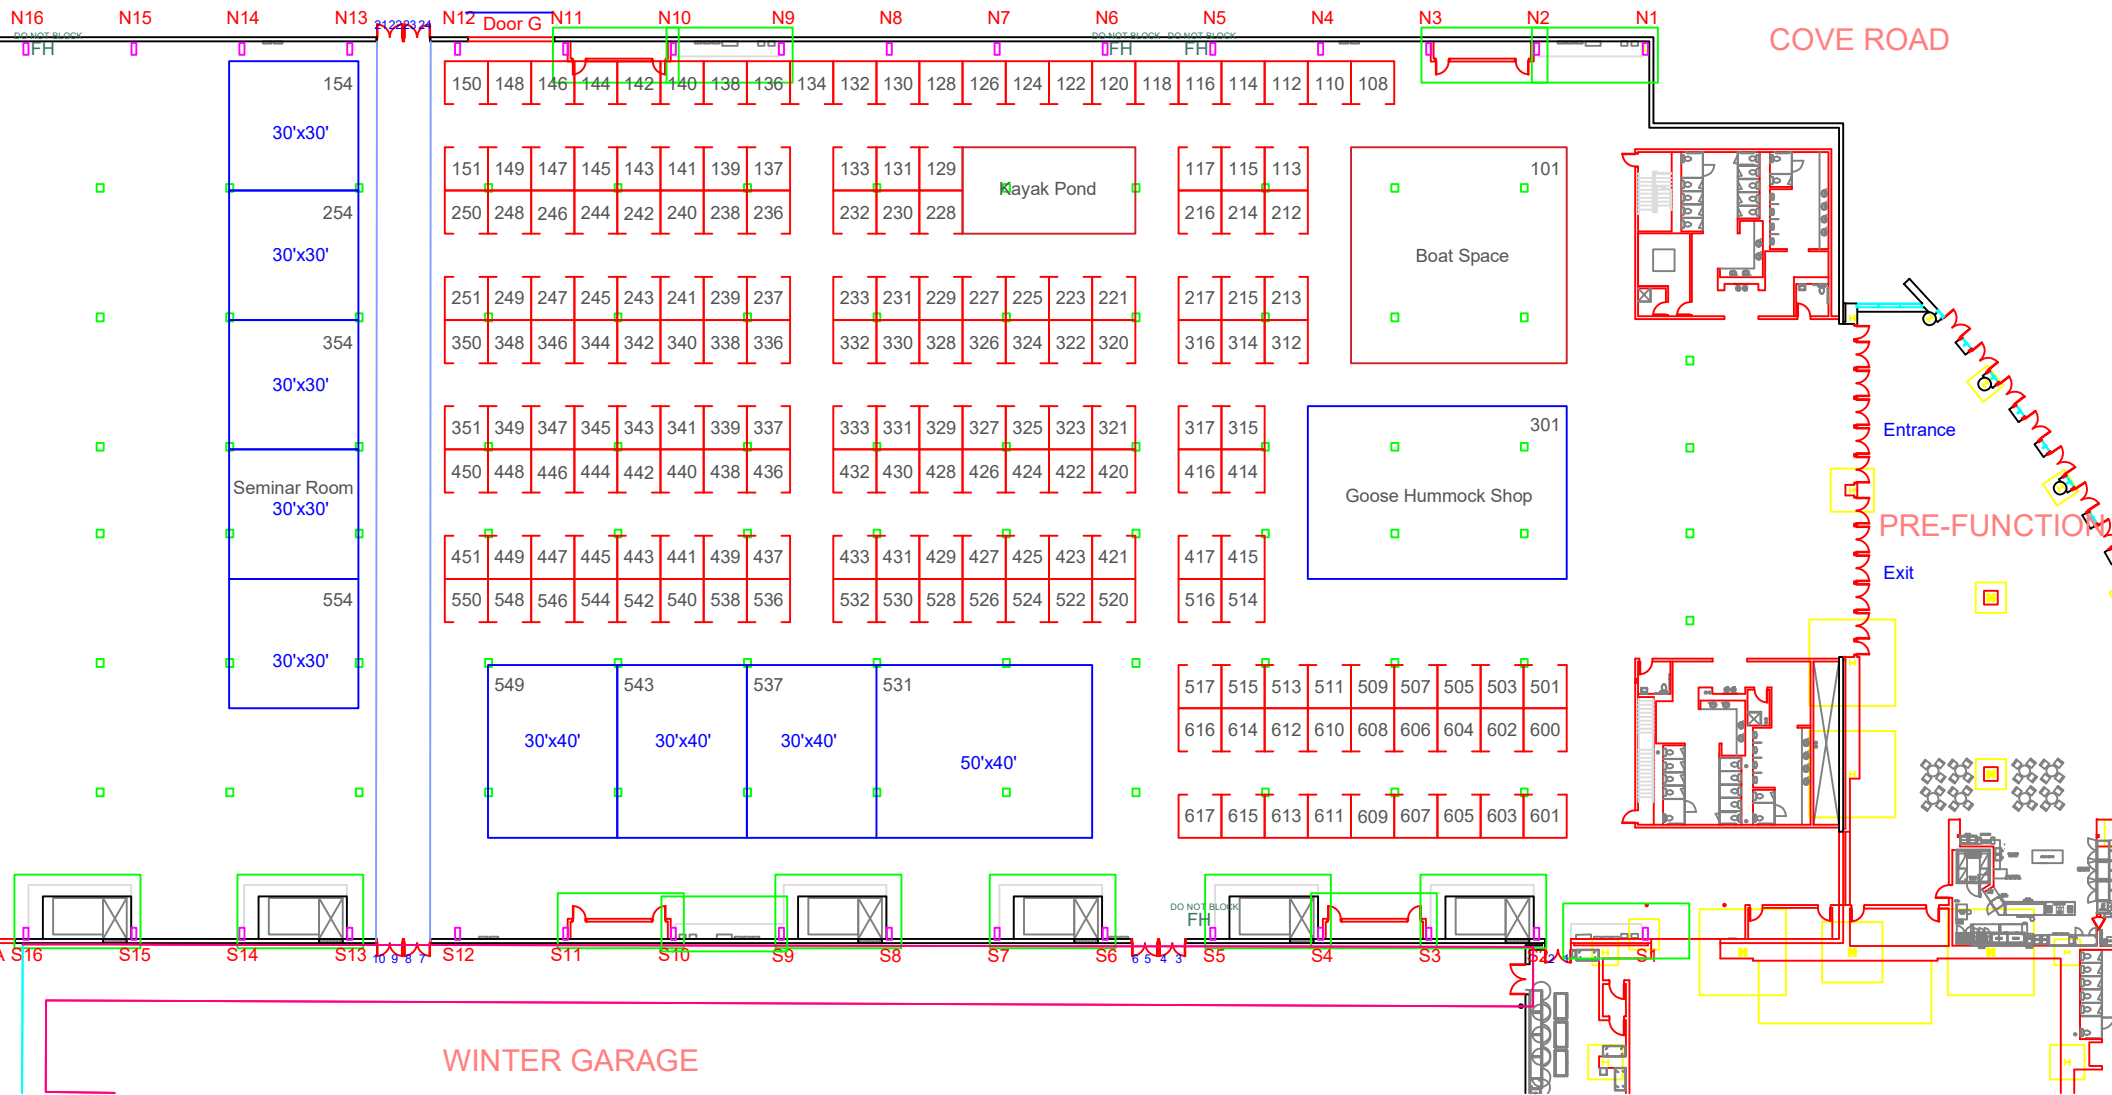

Must maintain 3' clearance from all electrical closets and HVAC along perimeter of XHall earmarked with green box

CT Fishing and Outdoor Show Mohegan Sun Expo Center March 25-27, 2022

COVE ROAD

Entrance

Exit

PRE-FUNCTION

WINTER GARAGE

DO NOT BLOCK FH